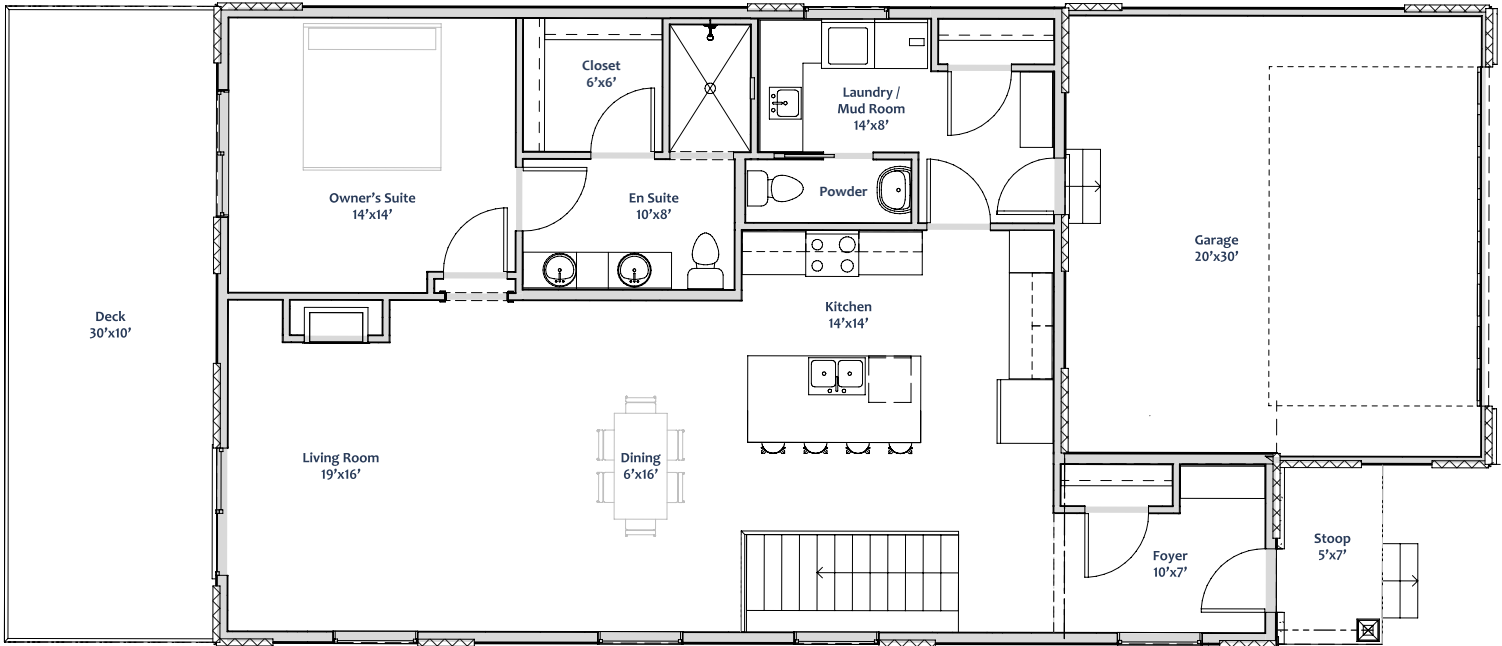

# Sparrow Floor Plan

3 Bedrooms  
 3 Bathrooms  
 Total: 2,463 sq ft  
 Main Floor: 1,290 sq ft  
 Lower Level: 1,173 sq ft

Ovation Homes, LLC is committed to the improvement of design and construction, an ongoing process, therefore floor plans, square footage, prices, finishes, and features are subject to change without notice. Copyright © 2022. All rights reserved.