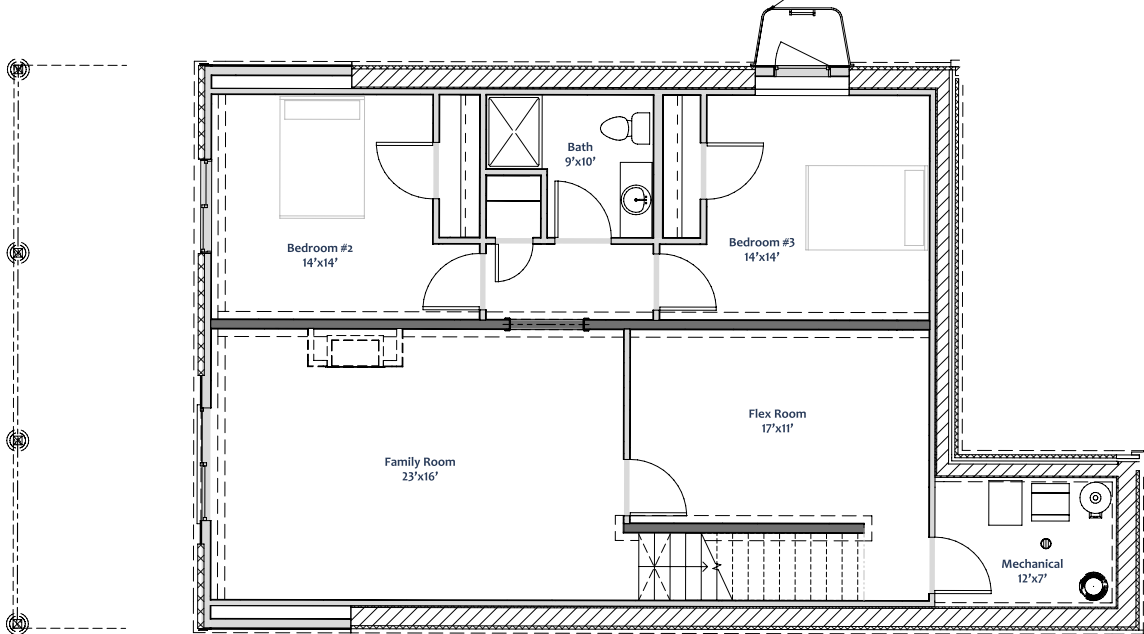

# Sparrow Floor Plan

3 Bedrooms  
 3 Bathrooms  
 Total: 2,463 sq ft  
 Main Floor: 1,290 sq ft  
 Lower Level: 1,173 sq ft

Ovation Homes, LLC is committed to the improvement of design and construction, an ongoing process, therefore floor plans, square footage, prices, finishes, and features are subject to change without notice. Copyright © 2022. All rights reserved.